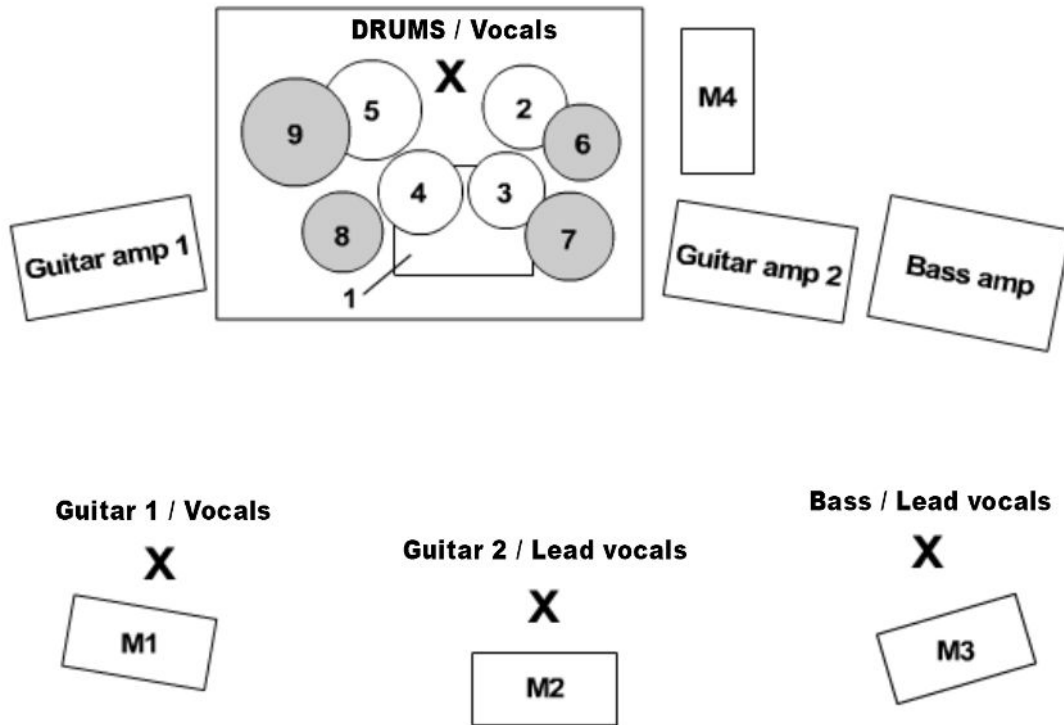

Appendix / Gauwkes - stageplan & channel list - 2023

STAGEPLAN

GEAR

DRUMS (Igino) - vocals Right handed kit Tama Superstar HD	>> DRUM RAISER REQUESTED << 1. Kick (22") 2. Snare (14") 3. Tom 1 (10") 4. Tom 2 (12") 5. Floor (16") 6. Hi Hat (14") 7. Crash 1 (14") 8. Crash 2 (16") 9. Ride (20")
GUITAR 1 (Bas) GUITAR AMP 1 - vocals	- Marshall JCM900 100 watts top (8, 16 ohms) - Haryley Benton G212 Vintage - 2 x 12" (1x Celestion V30 + 1x Rola Celestion G12-65) (8 ohms mono, 16 ohms stereo)
GUITAR 2 (Daan) GUITAR AMP 2 - Lead vocals	- Mesa Boogie F-50 50 watts top (4, 8 ohms) - Marshall 1936 150 watts cabinet - 2 x 12" (Eminence CV-75) (8 ohms mono, 16 ohms stereo)
BASS (Sander) BASS AMP - Lead vocals	- Mesa Boogie Subway D800 400-800watts top (2, 4, 8 ohms) - XLR Balanced output - Mesa Boogie Subway 410 400w cabinet - 4x10" (Subway Neodymium Speakers) (4 ohms)

MONITORING

M1	All vocals, guitar amp 1 & 2, bass amp, snare, kick, hi hat
M2	Lead vocals, guitar amp 1 & 2, bass amp, snare, kick
M3	All vocals, guitar amp 1 & 2, bass amp, snare, kick
M4	All vocals, guitar amp 1 & 2, bass amp, kick

Appendix / Gauwkes - stageplan & channel list - 2023

CHANNEL LIST			Monitor groups			
			M1	M2	M3	M4
Kick			X	X	X	X
Snare			X	X	X	
Hi Hat			X			
Tom 1						
Tom 2						
Floor						
Overhead left						
Overhead right						
Guitar 1	Mic		X	X	X	X
Guitar 2	Mic		X	X	X	X
Bass	DI, balanced output or mic		X	X	X	X
Vocal guitar 2			X	X	X	X
Vocals guitar 1			X		X	X
Vocals bass			X		X	X
Vocals drums			X			X